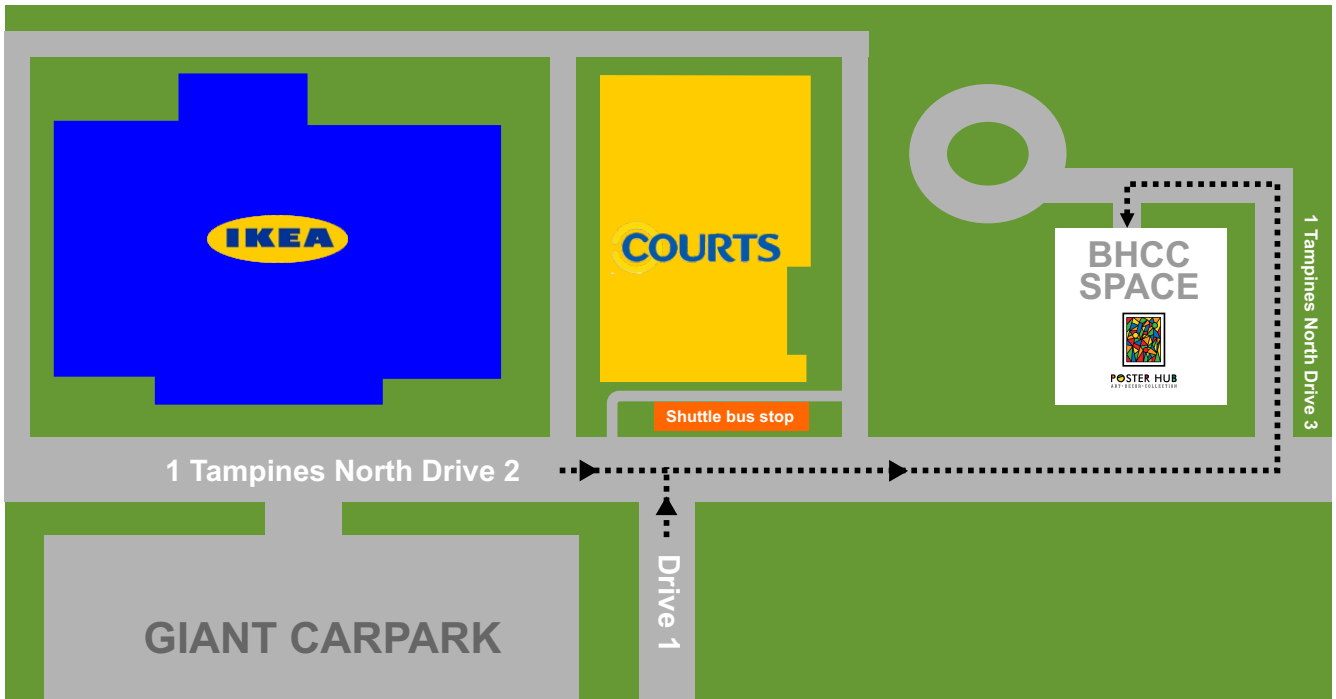

# DRIVE TO POSTER HUB SHOWROOM

1 Tampines North Drive 3, #06-07 BHCC SPACE

**PARK AT LEVEL 4 (FREE PARKING)  
AND TAKE A LIFT TO LEVEL 6**

## Please note

1. Free parking subjected available lot.
2. Additional free parking is also available to Courts, Ikea or Giant.
3. Please park at the visitors lot at level 4 and take a lift to level 6

**POSTER HUB**  
ART · DECOR · COLLECTION